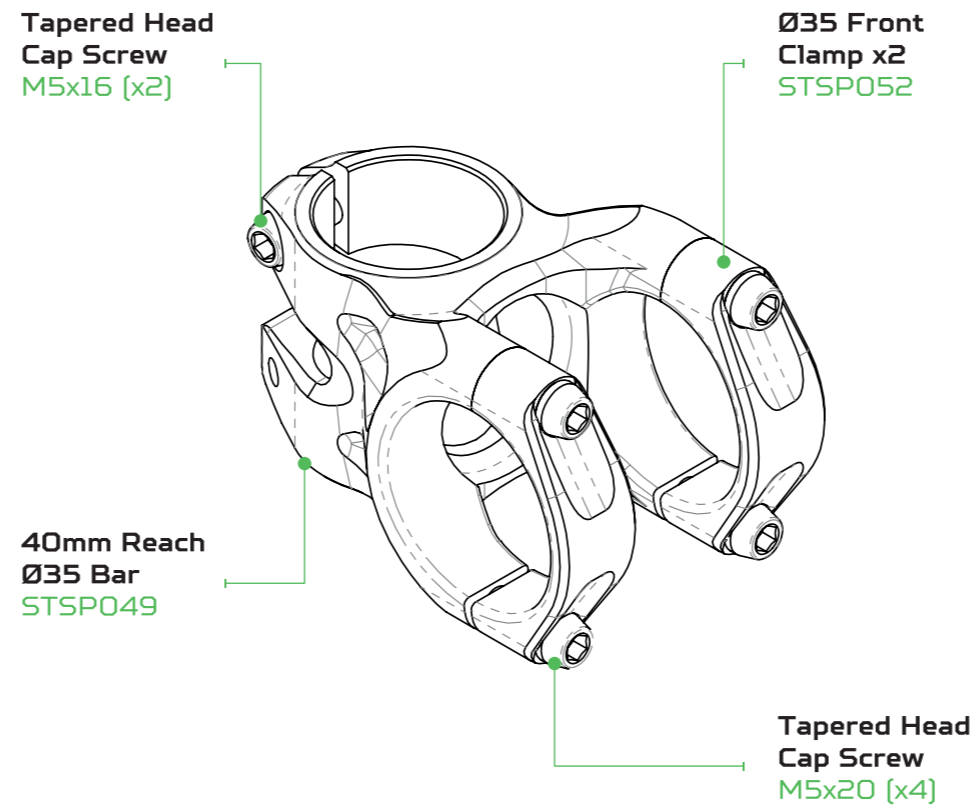

TRAIL STEM

35mm Reach_Ø35mm Bar

TRAIL STEM

40mm Reach_Ø35mm Bar

TRAIL STEM

50mm Reach_Ø35mm Bar