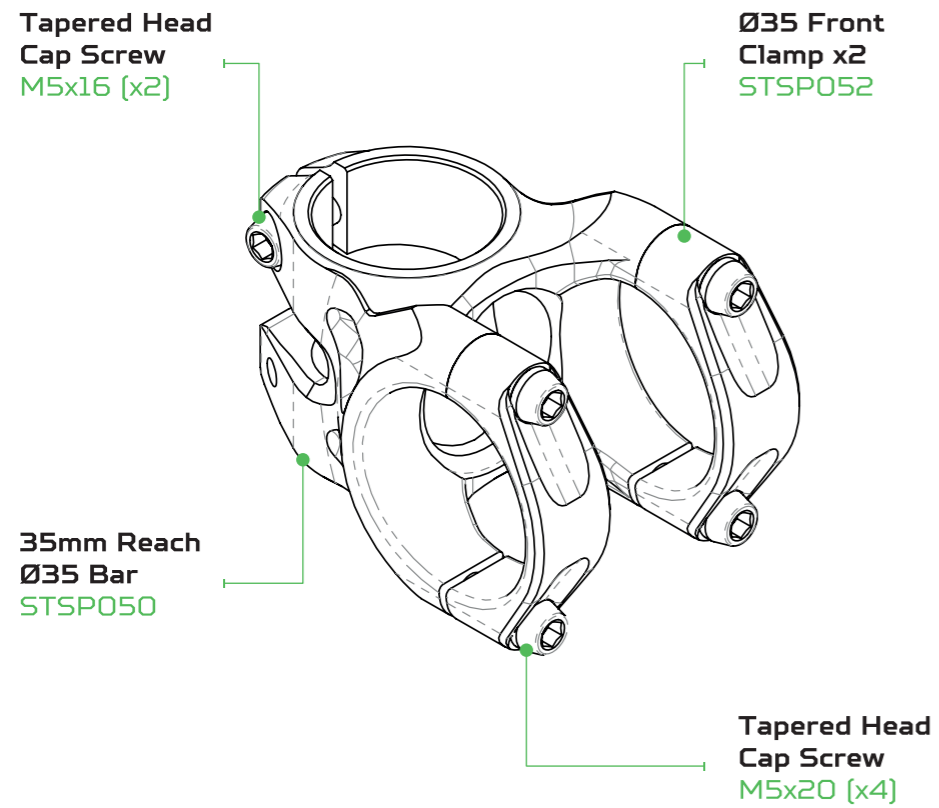

TRAIL STEM

35mm Reach_Ø35mm Bar

TRAIL STEM

40mm Reach_Ø35mm Bar

TRAIL STEM

50mm Reach_Ø35mm Bar